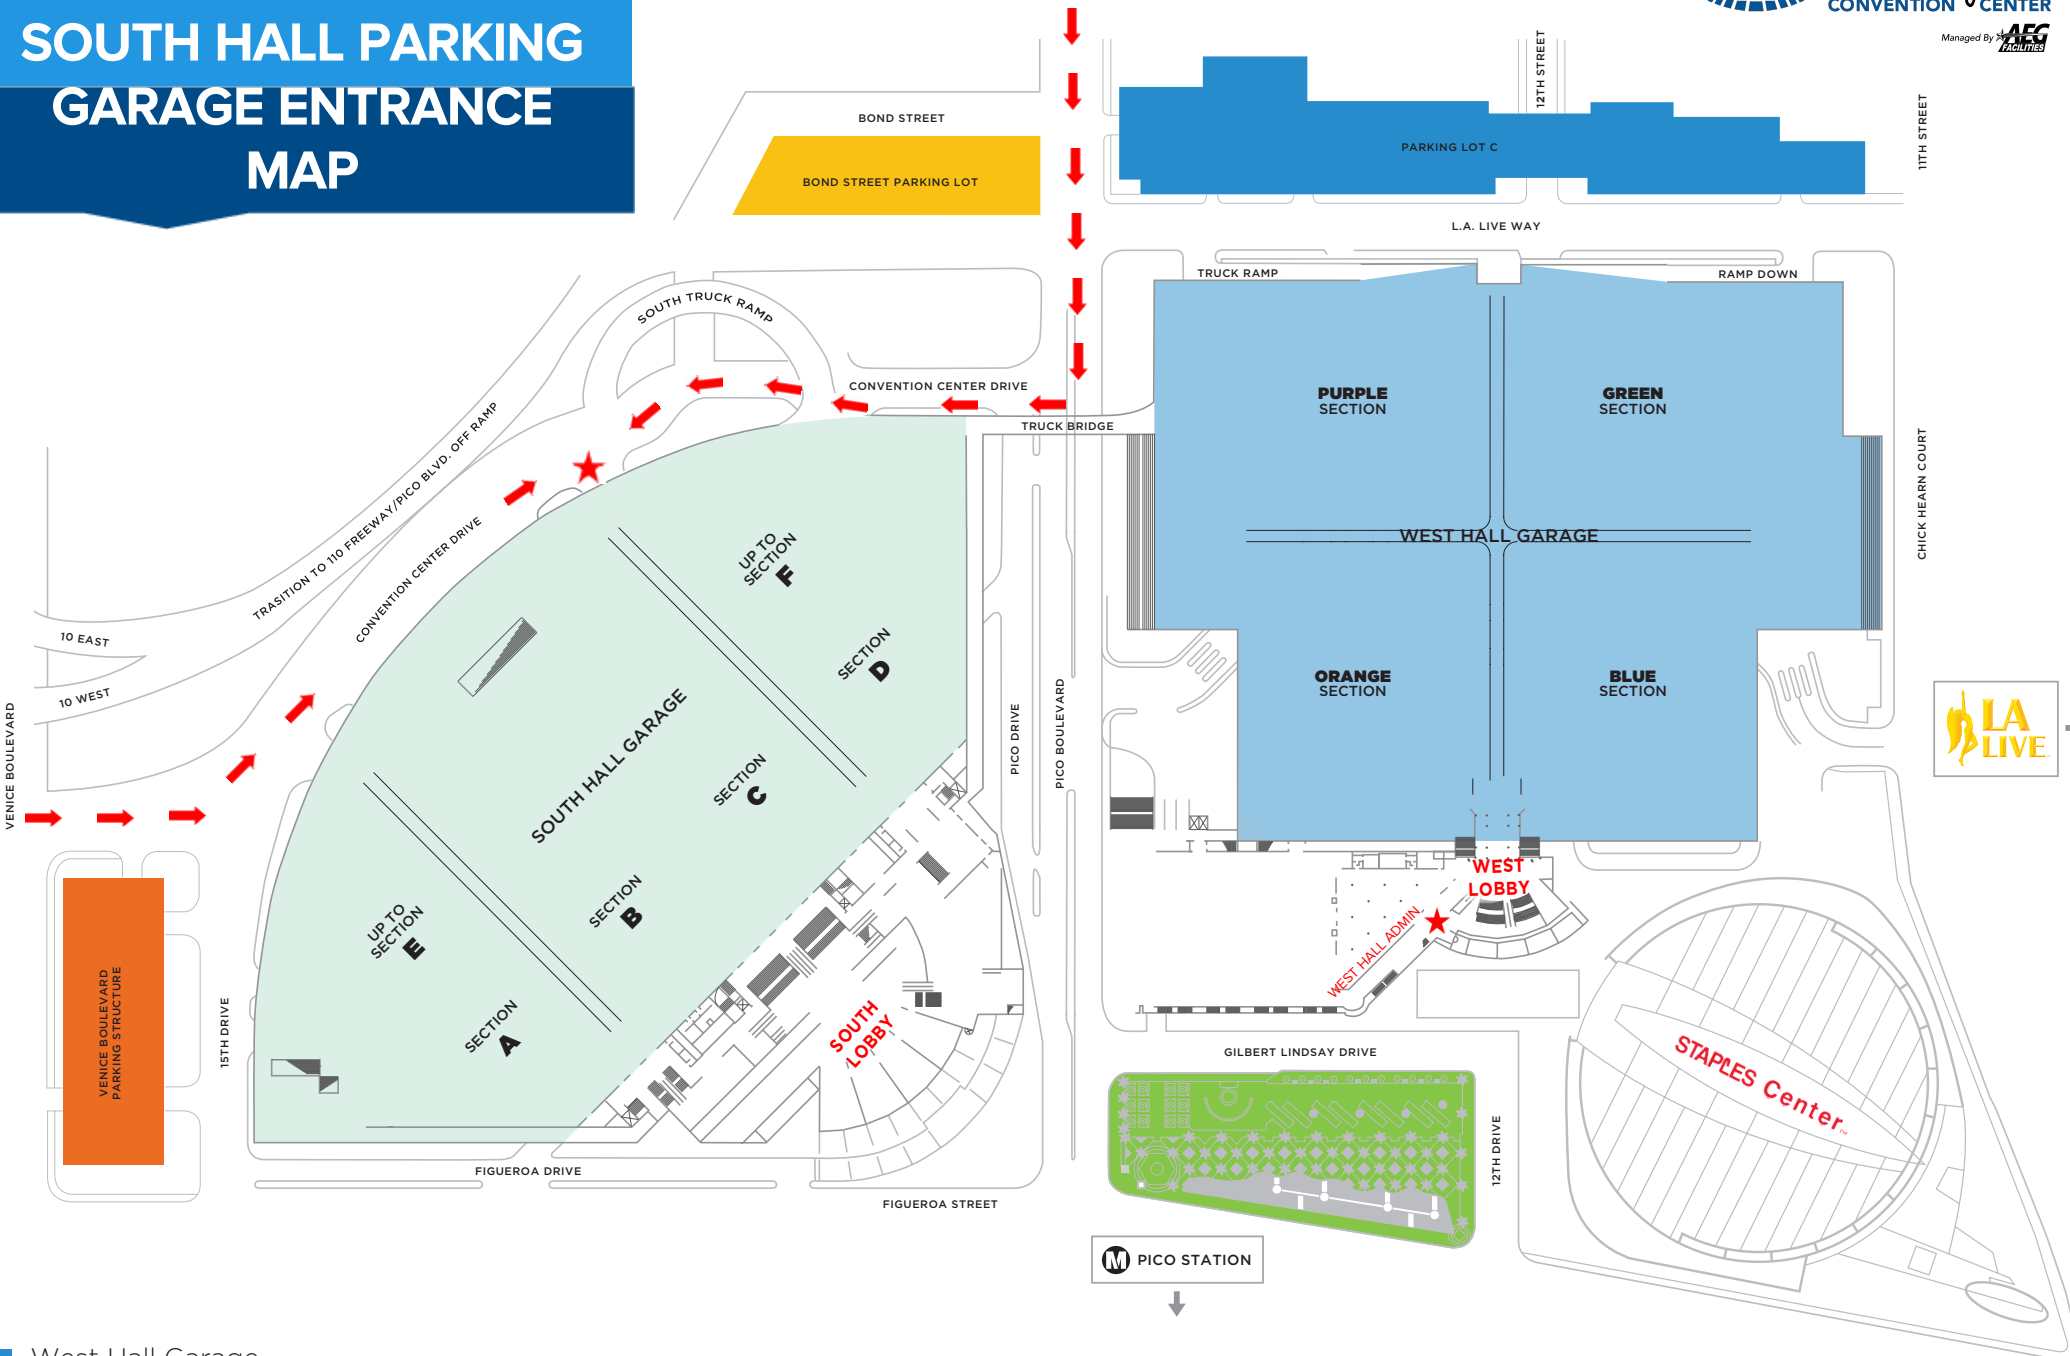

# SOUTH HALL PARKING GARAGE ENTRANCE MAP

- West Hall Garage
- South Hall Garage
- Parking Lot C
- Bond Street Parking Lot
- Venice Blvd. Parking Structure