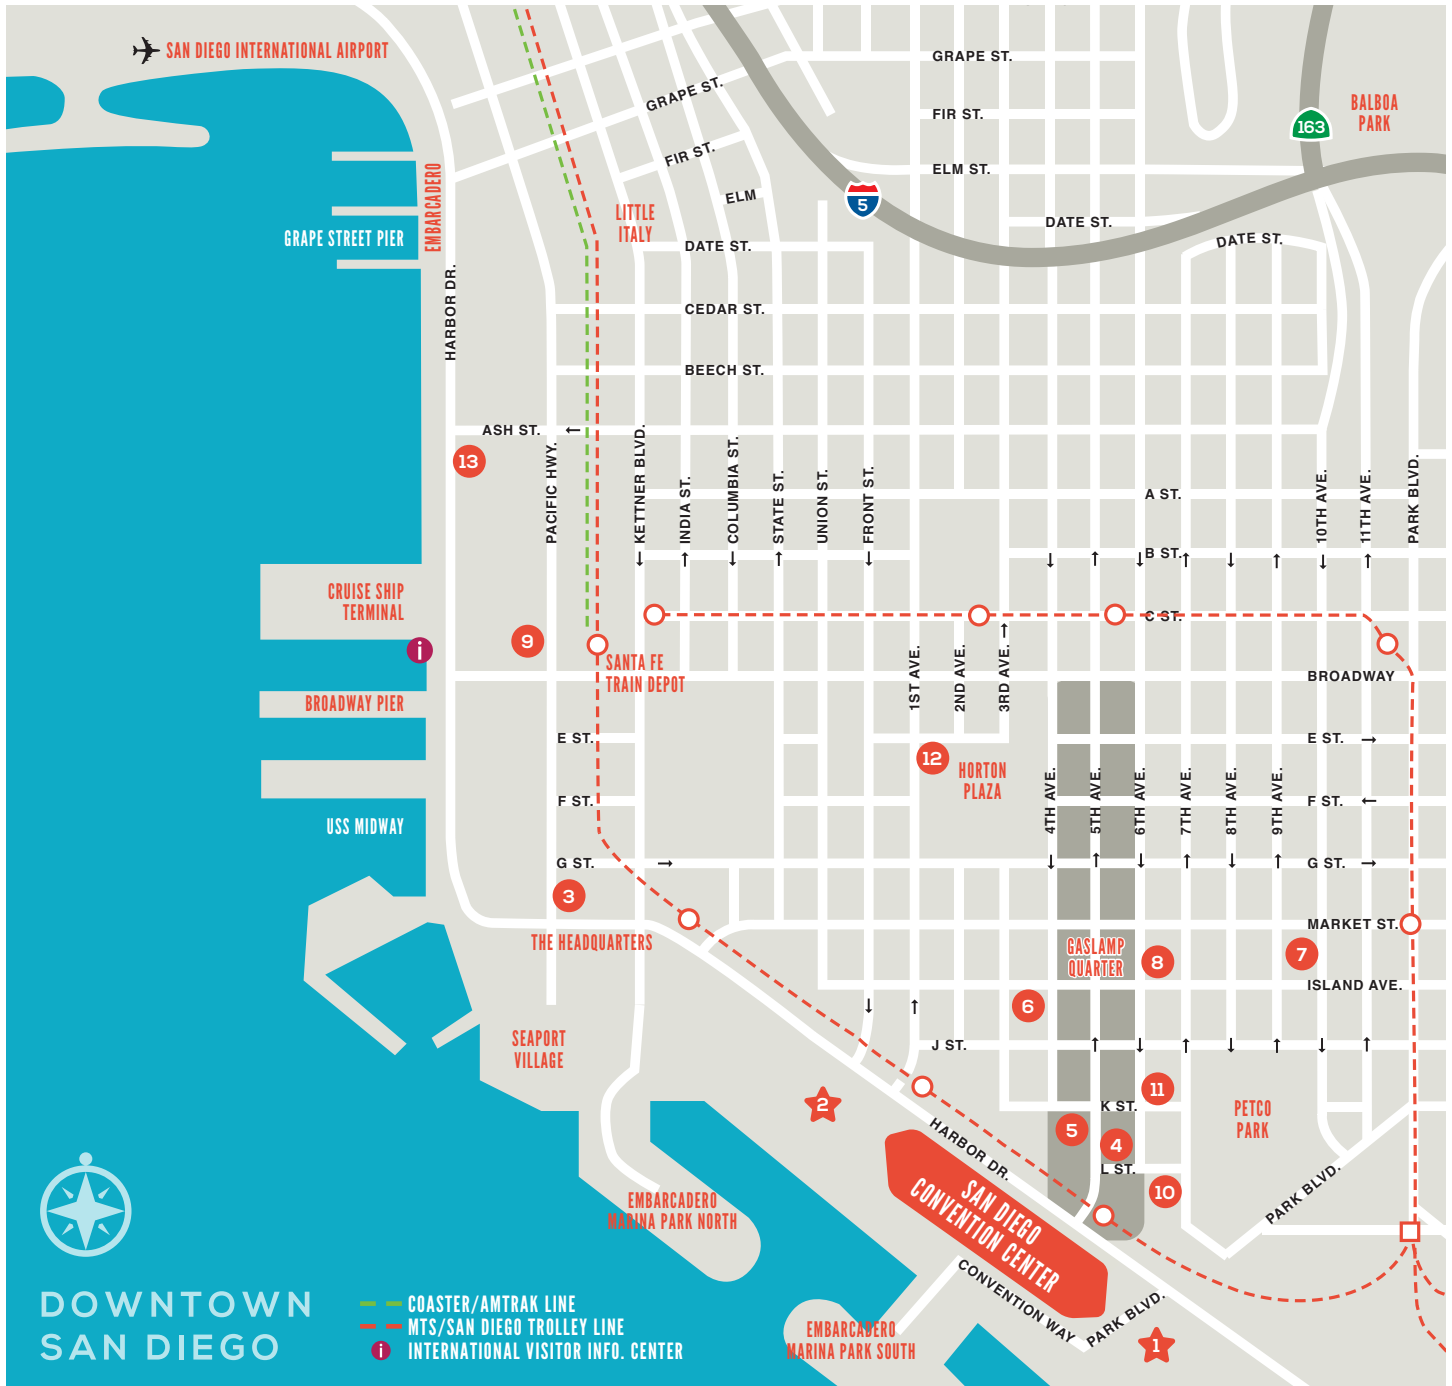

ASHG 2018

OCTOBER 16-20, 2018
SAN DIEGO CONVENTION CENTER

HOTELS

1	Hilton San Diego Bayfront - HQ	0.2 mile
2	Marriott Marquis San Diego - HQ	0.2 mile
3	Embassy Suites San Diego Bay - Downtown	0.8 mile
4	Hard Rock Hotel San Diego	0.4 mile
5	Hilton San Diego Gaslamp Quarter	0.3 mile
6	Horton Grand Hotel	0.4 mile
7	Hotel Indigo	1.0 mile

DISTANCE

8	Hotel Z	0.6 mile
9	Intercontinental	0.9 mile
10	Omni San Diego Hotel	0.5 mile
11	San Diego Marriott Gaslamp Quarter	0.5 mile
12	Westin San Diego Gaslamp Quarter	0.7 mile
13	Wyndham San Diego Bayside	1.1 mile