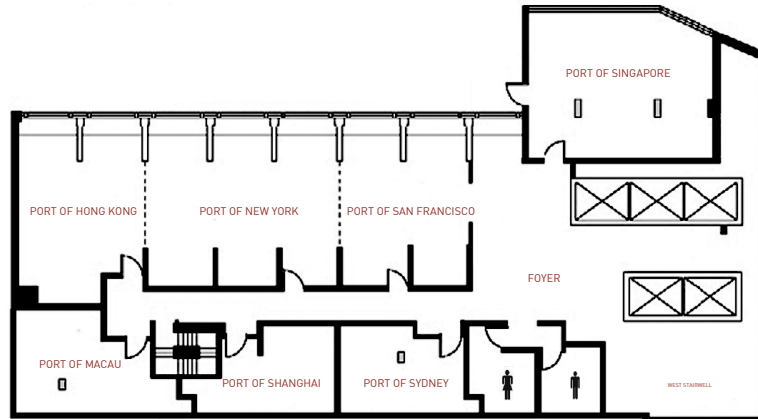

# PINNACLE HOTEL

VANCOUVER HARBOURFRONT

MEETING ROOM	DIMENSION (L X W X H - FT)	SQ. FEET	THEATER	SCHOOL ROOM	HOLLOW SQUARE	U-SHAPE	BOARD ROOM	RECEPTION	BANQUET
<b>3rd LEVEL</b>									
Port of Singapore	31 x 33 x 8	1,040	60	40	34	28	26	86	60
Port of San Francisco	24 x 28 x 8	672	44	28	20	18	16	40	50
Port of New York	28 x 37 x 8	1,036	74	40	30	28	26	80	60
Port of Hong Kong	28 x 25 x 8	700	50	28	20	20	18	54	40
Ports of SF & NY	28 x 61 x 8	1,708	120	70	50	30	50	110	100
Ports of HK & NY	28 x 62 x 8	1,736	120	70	50	50	50	110	100
Ports of the World *	28 x 86 x 8	2,408	186	110	70	70	60	185	140
Port of Macau	23 x 22 x 8	506	25	-	-	-	16	20	30
Port of Shanghai	20 x 21 x 8	420	38	-	-	-	16	38	30
Port of Sydney	20 x 21 x 8	420	32	-	-	-	12	32	20
<b>2nd LEVEL</b>									
Harbourfront Ballroom	55 x 144 x 14	7,920	720	400	-	-	-	720	550
Ballroom I	55 x 60 x 14	3,300	350	160	86	60	80	330	230
Ballroom II	55 x 42 x 14	2,310	210	110	56	50	58	230	130
Ballroom III	55 x 42 x 14	2,310	210	110	56	58	58	230	120
Harbourfront Foyer		3,110	-	-	-	-	-	300	-
Port of Vancouver	31 x 33 x 8	1,040	60	40	34	28	26	86	60
<b>LOBBY LEVEL</b>									
Tuscany Room		4,700	250	100	50	56	44	200	170
<b>CORDOVA LEVEL</b>									
Grand Foyer		1,520	-	-	-	-	-	200	-
Cordova Foyer		565	-	-	-	-	-	52	-
Cordova Ballroom (Salon A)	43 x 92 x 10	3,956	345	240	106	102	84	300	240
Salon B	29 x 25 x 10	725	72	40	28	20	22	74	50
Salon C	29 x 37 x 10	1070	50	50	26	24	26	88	70
Salon D	29 x 37 x 10	1070	50	50	28	24	28	90	70
Salon E	32 x 37 x 10	1184	55	50	30	30	30	100	80
Salon F	60 x 40 x 10	1850	164	55	55	48	52	150	130
Salon G	34 x 12 x 10	408	-	-	-	-	20	-	-
<b>19th FLOOR</b>									
Vistas 360		3,000	-	-	-	-	-	275	250

\* Ports of the World is a combination of Ports of Hong Kong, New York and San Francisco

TUSCANY ROOM, LOBBY LEVEL

VISTAS 360, 19TH FLOOR

PINNACLE HOTEL  
VANCOUVER HARBOURFRONT

3<sup>RD</sup> LEVEL

2<sup>ND</sup> LEVEL

CORDOVA LEVEL