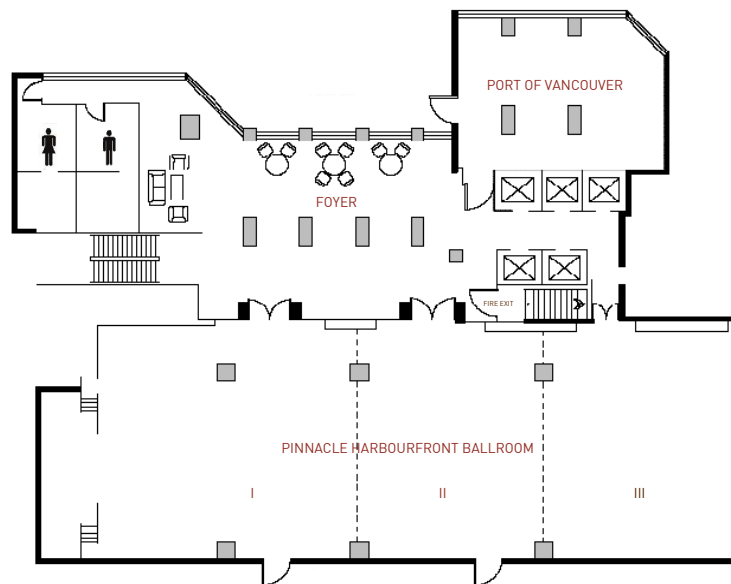

# PINNACLE HOTEL

VANCOUVER HARBOURFRONT

MEETING ROOM	DIMENSION (L X W X H - FT)	SQ. FEET	THEATER	SCHOOL ROOM	HOLLOW SQUARE	U-SHAPE	BOARD ROOM	RECEPTION	BANQUET
<b>3rd LEVEL</b>									
Port of Singapore	31 x 33 x 8	1,040	60	40	34	28	26	86	60
Port of San Francisco	24 x 28 x 8	672	44	28	20	18	16	40	50
Port of New York	28 x 37 x 8	1,036	74	40	30	28	26	80	60
Port of Hong Kong	28 x 25 x 8	700	50	28	20	20	18	54	40
Ports of SF & NY	28 x 61 x 8	1,708	120	70	50	30	50	110	100
Ports of HK & NY	28 x 62 x 8	1,736	120	70	50	50	50	110	100
Ports of the World *	28 x 86 x 8	2,408	186	110	70	70	60	185	140
Port of Macau	23 x 22 x 8	506	25	-	-	-	16	20	30
Port of Shanghai	20 x 21 x 8	420	38	-	-	-	16	38	30
Port of Sydney	20 x 21 x 8	420	32	-	-	-	12	32	20
<b>2nd LEVEL</b>									
Harbourfront Ballroom	55 x 144 x 14	7,920	720	400	-	-	-	720	550
Ballroom I	55 x 60 x 14	3,300	350	160	86	60	80	330	230
Ballroom II	55 x 42 x 14	2,310	210	110	56	50	58	230	130
Ballroom III	55 x 42 x 14	2,310	210	110	56	58	58	230	120
Harbourfront Foyer		3,110	-	-	-	-	-	300	-
Port of Vancouver	31 x 33 x 8	1,040	60	40	34	28	26	86	60
<b>LOBBY LEVEL</b>									
Tuscany Room		4,700	250	100	50	56	44	200	170
<b>CORDOVA LEVEL</b>									
Grand Foyer		1,520	-	-	-	-	-	200	-
Cordova Foyer		565	-	-	-	-	-	52	-
Cordova Ballroom (Salon A)	43 x 92 x 10	3,956	345	240	106	102	84	300	240
Salon B	29 x 25 x 10	725	72	40	28	20	22	74	50
Salon C	29 x 37 x 10	1070	50	50	26	24	26	88	70
Salon D	29 x 37 x 10	1070	50	50	28	24	28	90	70
Salon E	32 x 37 x 10	1184	55	50	30	30	30	100	80
Salon F	60 x 40 x 10	1850	164	55	55	48	52	150	130
Salon G	34 x 12 x 10	408	-	-	-	-	20	-	-
<b>19th FLOOR</b>									
Vistas 360		3,000	-	-	-	-	-	275	250

\* Ports of the World is a combination of Ports of Hong Kong, New York and San Francisco

TUSCANY ROOM, LOBBY LEVEL

VISTAS 360, 19TH FLOOR

PINNACLE HOTEL  
VANCOUVER HARBOURFRONT

3<sup>RD</sup> LEVEL

2<sup>ND</sup> LEVEL

CORDOVA LEVEL