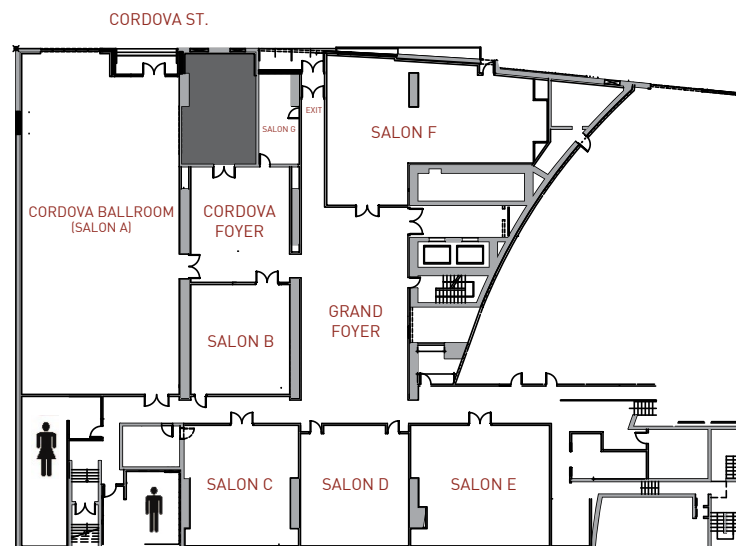

# PINNACLE HOTEL

VANCOUVER HARBOURFRONT

MEETING ROOM	DIMENSION (L X W X H - FT)	SQ. FEET	THEATER	SCHOOL ROOM	HOLLOW SQUARE	U-SHAPE	BOARD ROOM	RECEPTION	BANQUET
<b>3rd LEVEL</b>									
Port of Singapore	31 x 33 x 8	1,040	60	40	34	28	26	86	60
Port of San Francisco	24 x 28 x 8	672	44	28	20	18	16	40	50
Port of New York	28 x 37 x 8	1,036	74	40	30	28	26	80	60
Port of Hong Kong	28 x 25 x 8	700	50	28	20	20	18	54	40
Ports of SF & NY	28 x 61 x 8	1,708	120	70	50	30	50	110	100
Ports of HK & NY	28 x 62 x 8	1,736	120	70	50	50	50	110	100
Ports of the World *	28 x 86 x 8	2,408	186	110	70	70	60	185	140
Port of Macau	23 x 22 x 8	506	25	-	-	-	16	20	30
Port of Shanghai	20 x 21 x 8	420	38	-	-	-	16	38	30
Port of Sydney	20 x 21 x 8	420	32	-	-	-	12	32	20
<b>2nd LEVEL</b>									
Harbourfront Ballroom	55 x 144 x 14	7,920	720	400	-	-	-	720	550
Ballroom I	55 x 60 x 14	3,300	350	160	86	60	80	330	230
Ballroom II	55 x 42 x 14	2,310	210	110	56	50	58	230	130
Ballroom III	55 x 42 x 14	2,310	210	110	56	58	58	230	120
Harbourfront Foyer		3,110	-	-	-	-	-	300	-
Port of Vancouver	31 x 33 x 8	1,040	60	40	34	28	26	86	60
<b>LOBBY LEVEL</b>									
Tuscany Room		4,700	250	100	50	56	44	200	170
<b>CORDOVA LEVEL</b>									
Grand Foyer		1,520	-	-	-	-	-	200	-
Cordova Foyer		565	-	-	-	-	-	52	-
Cordova Ballroom (Salon A)	43 x 92 x 10	3,956	345	240	106	102	84	300	240
Salon B	29 x 25 x 10	725	72	40	28	20	22	74	50
Salon C	29 x 37 x 10	1070	50	50	26	24	26	88	70
Salon D	29 x 37 x 10	1070	50	50	28	24	28	90	70
Salon E	32 x 37 x 10	1184	55	50	30	30	30	100	80
Salon F	60 x 40 x 10	1850	164	55	55	48	52	150	130
Salon G	34 x 12 x 10	408	-	-	-	-	20	-	-
<b>19th FLOOR</b>									
Vistas 360		3,000	-	-	-	-	-	275	250

\* Ports of the World is a combination of Ports of Hong Kong, New York and San Francisco

TUSCANY ROOM, LOBBY LEVEL

VISTAS 360, 19TH FLOOR

PINNACLE HOTEL  
VANCOUVER HARBOURFRONT

3<sup>RD</sup> LEVEL

2<sup>ND</sup> LEVEL

CORDOVA LEVEL